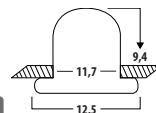

1 x LED
230 V/2,5 W 320lm
4.000 K neutralweiß

LED